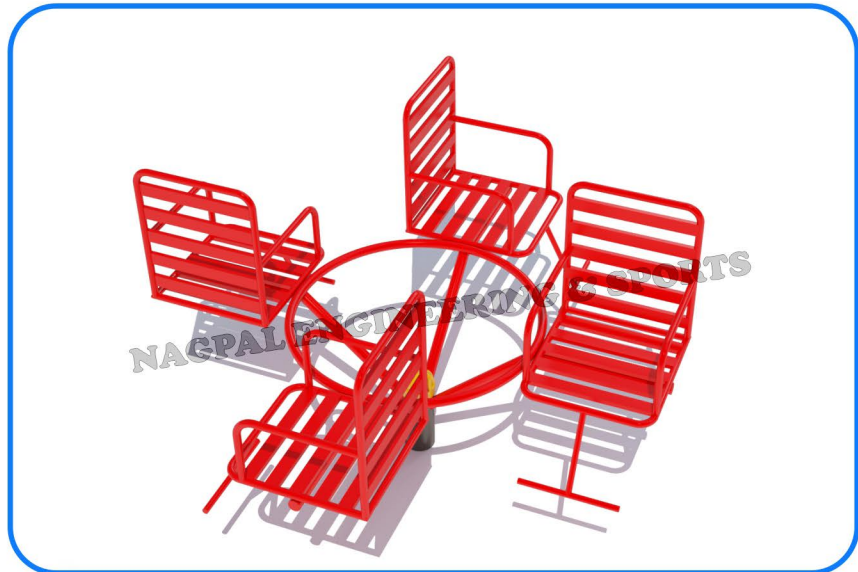

NES 4201

Star Type MGR-MS Seat

- **Age Group** : 3-12 Years
- **Area** : 5.5 x 5.5 x 3 Feet
- **Main Frame** : 90mm, 48mm OD Metal Pipe
- **Support Pipe** : 34mm OD Metal Pipe
- **Shaft** : 56mm OD MS Rod
- **Seat** : 21mm OD Metal Pipe and MS Box
- **Bearing** : Heavy Duty Taper Roller (Total Three Bearing System)
- **Capacity** : 06 Children