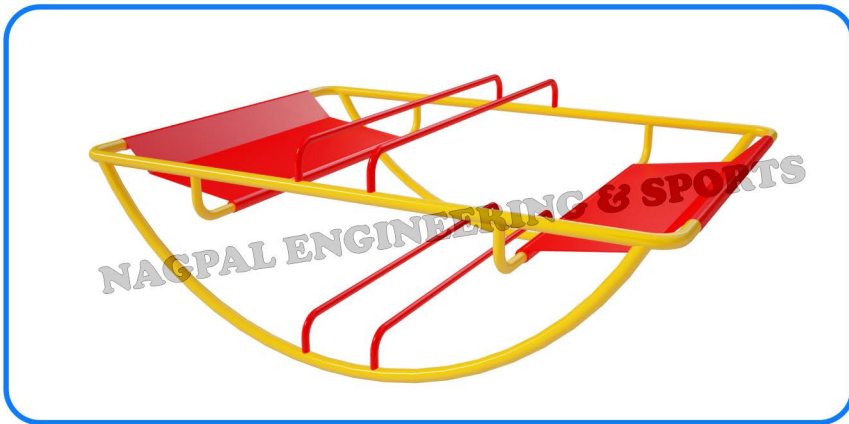

NES 4402

Rocking Boats

- **Age Group** : 03-05 Years
- **Area** : 4 x 2 x 2 Feet
- **Main Frame** : 27mm, 21mm OD Metal Pipe
- **Seat** : MS Sheet
- **Capacity** : 02 Children

NES 4421

Net Rock Scrambler

- **Age Group** : 03-12 Years
- **Area** : 6 x 4 x 6.5 Feet
- **Main Frame** : 42mm OD Metal Pipe
- **Rope** : 18mm Nylone Rope
- **Clamp** : MS
- **Rock Climber** : FRP Base with Fancy Step and Fancy Shap inbuild in Base (No Nutbolt)
- **Capacity** : 01-03 Children

NES 4422

Walking Barrel

- **Age Group** : 03-12 Years
- **Area** : 4 x 2 x 6.5 Feet
- **Main Frame** : 75mm OD Metal Pipe
- **Handle** : 27mm OD Metal Pipe
- **Barrel** : LLDPE
- **Bearing** : Heavy Duty Bearing
- **Capacity** : 01 Children

NES 4423

Three in One Combination

- **Age Group** : 03-05 Years
- **Area** : 8 x 6 x 5 Feet
- **Consists** : One Baby Swing, One Baby Slide, One Baby Seesaw
- **Main Frame** : 42mm, 34mm, 27mm OD Metal Pipe
- **Swing Seat** : FRP
- **Chain** : 6mm Powder Coated
- **Slide** : FRP   **Seesaw Seat** : FRP
- **Bearing** : Bush Oiling Type
- **Capacity** : 03-05 Children