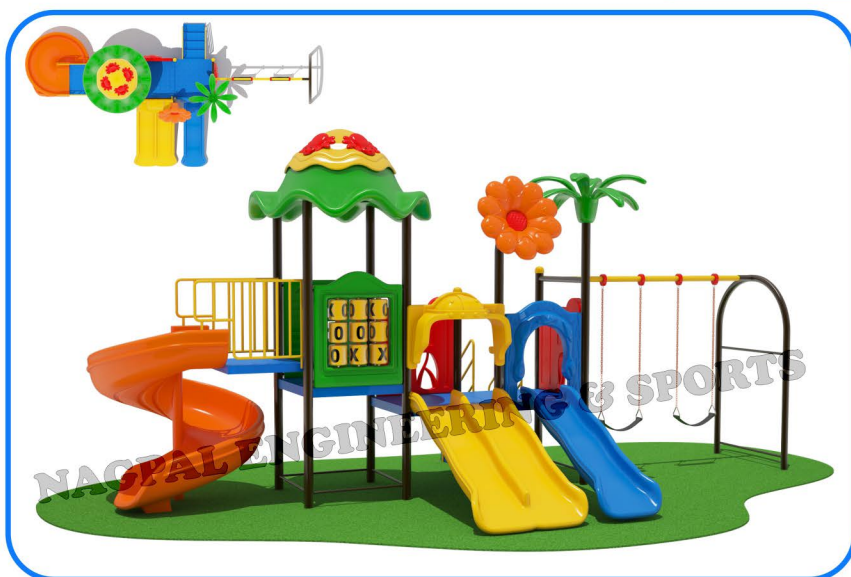

NES 3918N1

MULTIPLAY SYSTEM

Age Group : 3-12 Years
Area : 24.5 (L)x12 (W)x12 (H) Feet
Main Frame : Main Structure is Made of 90MM, 60MM, 27MM OD Metal Pipe

Consists : One FRP Rec. Platform with Canopy, Two FRP Rec. Plain Platform, One LLDPE Spiral Slide, Two LLDPE Double Slide with Entry Gate, One LLDPE Wave Slide with Entry Gate, One LLDPE Tictak Railing, Three LLDPE Fancy Railing, One LLDPE Fancy Flower, One LLDPE Fancy Tree, One FRP Ladder with Metal Railing, One Arc Swing (Two Seater).

Capacity : 25-30 Children