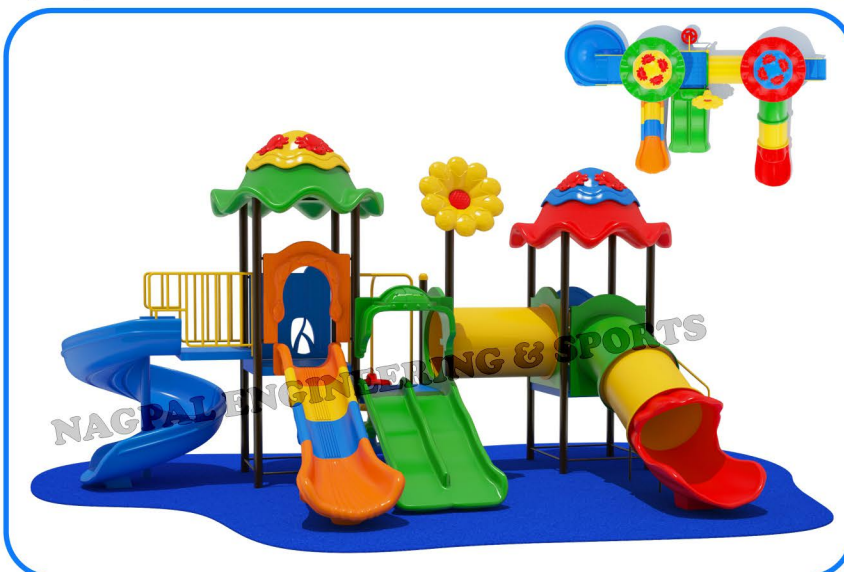

Capacity : 30-35 Children

NES 3912

MULTIPLAY SYSTEM

Age Group : 3-12 Years

Area : 23 (L) x 14.5 (W) x 12 (H) Feet

Main Frame : Main Structure is Made of 90MM, 42MM, 27MM OD Metal Pipe

Consists : Two FRP Rec. Platform with Canopy, One FRP Rec. Plain Platform, One LLDPE Tunnel Bridge, One LLDPE Spiral Slide, One LLDPE Joining Slide with Entry Gate, One LLDPE Double Slide with Entry Gate, One LLDPE Tube Slide, Two LLDPE Fancy Railing, One LLDPE Fancy Flower, One Disk Climber, One FRP Ladder with Metal Railing.

Capacity : 20-25 Children

NES 3962

MULTIPLAY SYSTEM

Age Group : 3-12 Years
Area : 26 (L)x11.5 (W)x12 (H) Feet
Main Frame : Main Structure is Made of 90MM, 27MM OD Metal Pipe

Consists : One FRP Rec. Platform with Canopy, Two FRP Rec. Plain Platform, One FRP Stair Bridge with Metal Railing, One LLDPE Spiral Slide, One LLDPE Double Slide with Entry Gate, One LLDPE Joining Slide, Two LLDPE Tictak Railing, Two LLDPE Fancy Railing, One LLDPE Fancy Butterfly, One FRP Ladder with Metal Railing.

Capacity : 20-25 Children

NES 3981

MULTIPLAY SYSTEM

Age Group : 3-12 Years
Area : 17 (L)x17.5 (W)x13.5 (H) Feet
Main Frame : Main Structure is Made of 90MM, 42MM, 27MM OD Metal Pipe

Consists : One FRP Rec. Platform with Canopy, Two FRP Rec. Plain Platform, One LLDPE Joining Slide with Entry Gate, One LLDPE Double Slide with Entry Gate, One LLDPE Spiral Slide, One LLDPE Tictak Railing, Two LLDPE Fancy Railing, One LLDPE Fancy Snail, One LLDPE Fancy Minions, One Tree Climber, One FRP Ladder with Metal Railing.