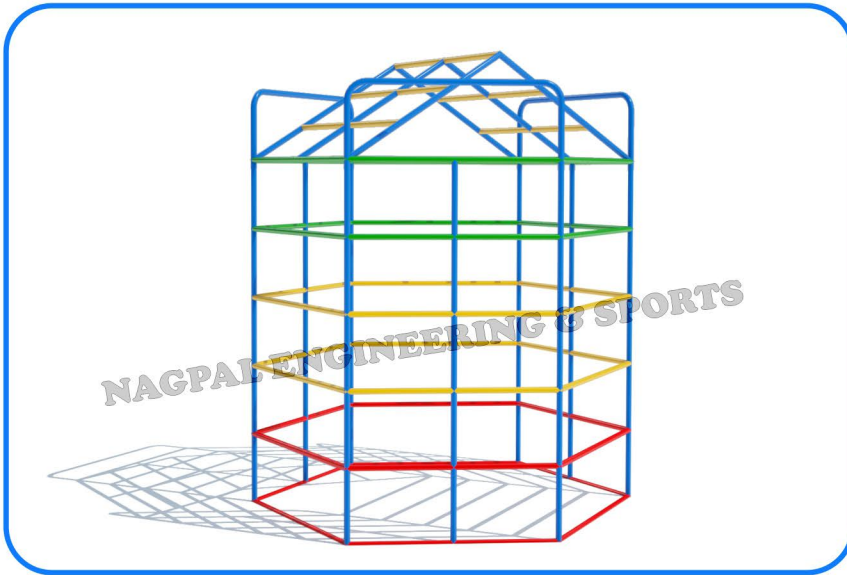

NES 4301

Jungle Gym

Age Group : 3-12 Years
Area : 6x6x7 Feet

Main Frame : 27mm OD Metal Pipe
Rungs : 27mm OD Metal Pipe

Capacity : 04-06 Children

NES 4302

Bridge Ladder

Age Group : 5-12 Years
Area : 10x2x8 Feet

Main Frame : 60mm OD Metal Pipe
Rungs : 27mm OD Metal Pipe

Capacity : 04-06 Children