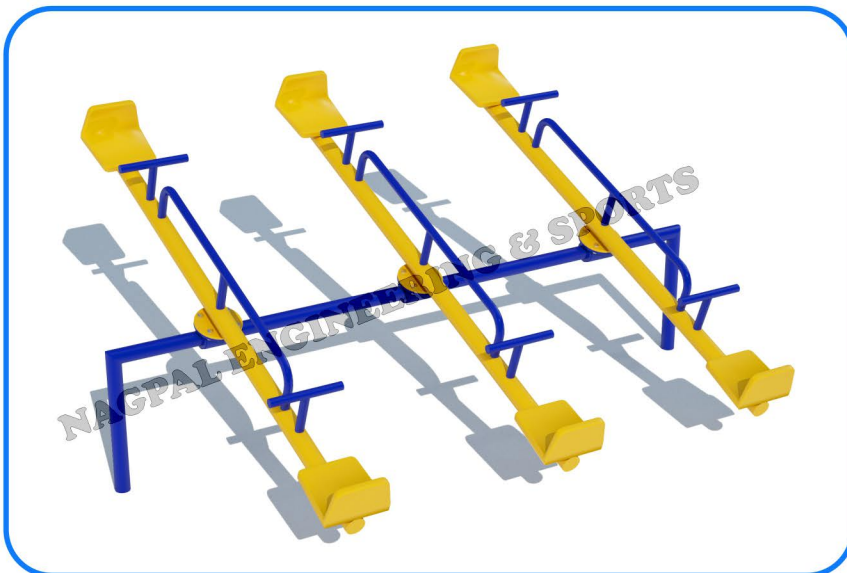

NES 4406

Seesaw Triple

Age Group : 3-12 Years
Area : 6.5 x 8 x 2 Feet

Main Frame : 60mm OD Metal Pipe
Plank : 48mm OD Metal Pipe
Support : 27mm OD Metal Pipe
Seat : FRP
Bearing : Bush Oiling Type

Capacity : 06 Children