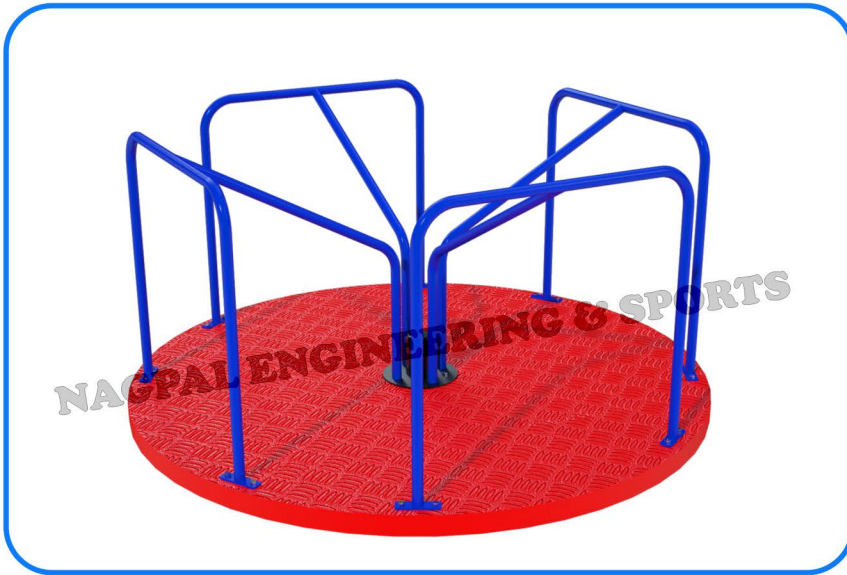

NES 4106

Four Seater Arc Swing

- Age Group** : 3-12 Years
- Area** : 18 x 4 x 8 Feet
- Side Frame** : 60mm OD Metal Pipe
- Top Frame** : 60mm OD Metal Pipe
- Seat** : Rubber Seat with SS Ring
- Chain** : 6mm Rubber Coated Chain
- Bearing** : Cup Bearing
- Capacity** : 04 Children

NES 4113

Circular Swing

- Age Group** : 3-12 Years
- Area** : 6 x 4 x 6.5 Feet
- Side Frame** : 60mm OD Metal Pipe
- Top Frame** : 60mm OD Metal Pipe
- Seat Frame** : 34mm, 27mm OD Metal Pipe
- Seat** : FRP
- Bearing** : Bearing Assamby
- Capacity** : 02 Children

NES 4125

Multi Seater Swing

- Age Group** : 3-12 Years
- Area** : 14 x 6 x 7 Feet
- Side Frame** : 60mm OD Metal Pipe
- Top Frame** : 60mm OD Metal Pipe
- Seat** : Rubber Seat with SS Ring-1 Nos.
Toddler Seat with SS Ring-1Nos.
MS Pipe and FRP-1Nos.
- Chain** : 6mm Rubber Coated Chain
- Bearing** : Cup Bearing
- Capacity** : 06 Children

NES 4203

Revolving Platform

- Age Group** : 3-12 Years
- Area** : 4.5 x 4.5 x 2.5 Feet
- Main Frame** : 40x40x4mm MS Angle and FRP Chequered Sheet
- Handle** : 27mm OD Metal Pipe
- Shaft** : 56mm OD MS Rod
- Bearing** : Heavy Duty Taper Roller (Total Three Bearing System)
- Capacity** : 04-06 Children