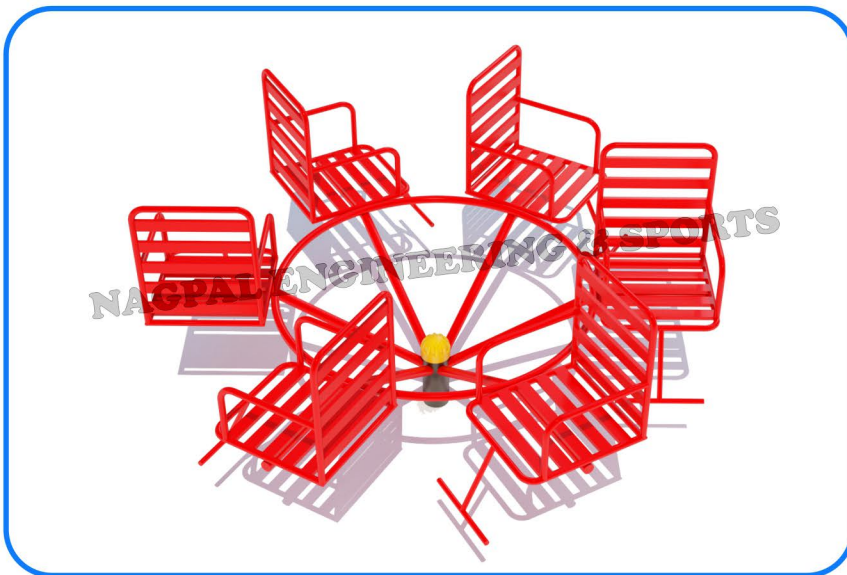

NES 4201

Star Type MGR-MS Seat

- **Age Group** : 3-12 Years
- **Area** : 5.5 x 5.5 x 3 Feet
- **Main Frame** : 90mm, 48mm OD Metal Pipe
- **Support Pipe** : 34mm OD Metal Pipe
- **Shaft** : 56mm OD MS Rod
- **Seat** : 21mm OD Metal Pipe and MS Box
- **Bearing** : Heavy Duty Taper Roller (Total Three Bearing System)
- **Capacity** : 06 Children