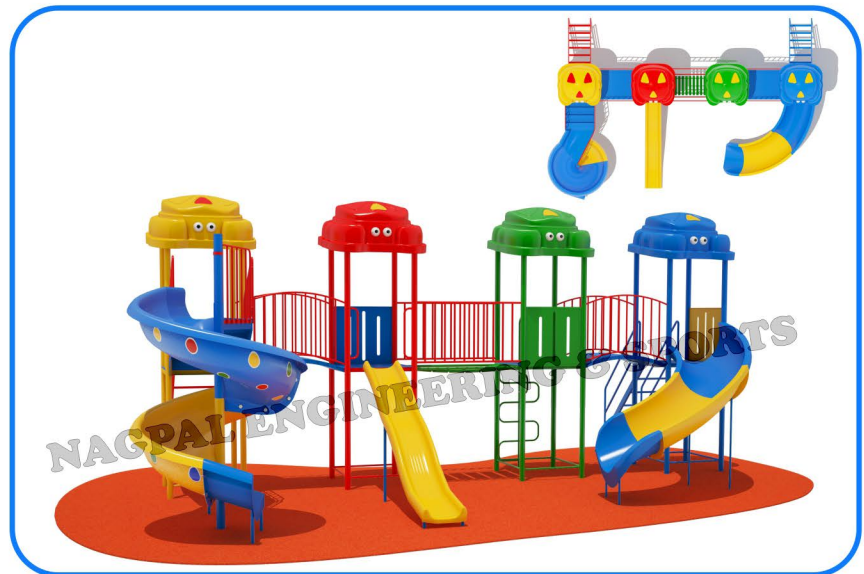

NES 4599

MULTIPLAY SYSTEM

Age Group : 3-12 Years
Area : 38 (L) x 14 (W) x 14 (H) Feet
Main Frame : Main Structure is Made of 75MM, 90MM, 42MM, 27MM, 21MM OD Metal Pipe

Consists : Three FRP Rec. Platform with Canopy, Two FRP Plain Bridge with Fancy Railing, One FRP Spiral Slide, One FRP Wave Slide with Entry Gate, One FRP Curve Tube Slide, One FRP Rock Climber, One Coil Climber, Three Fancy Eagle, One FRP Ladder with Metal Railing.

Capacity : 20-25 Children

NES 4526

MULTIPLAY SYSTEM

Age Group : 3-12 Years
Area : 27 (L) x 17.5 (W) x 12 (H) Feet
Main Frame : Main Structure is Made of 60MM, 90MM, 34MM, 27MM, 21MM OD Metal Pipe

Consists : Four FRP Rec. Platform with Canopy, Two FRP Arc Bridge with Metal Railing, One Chain Bridge with Metal Railing, One FRP Spiral Slide, One FRP Wave Slide, One FRP Open Curve Slide, Four FRP Sheet Railing Closed, One Tree Climber, Two Metal Ladder with Metal Railing.

Capacity : 30-35 Children

NES 4591

MULTIPLAY SYSTEM

Age Group : 3-12 Years
Area : 28 (L) x 23 (W) x 16 (H) Feet
Main Frame : Main Structure is Made of 75MM, 90MM, 34MM, 27MM, 21MM OD Metal Pipe

Consists : Three FRP Rec. Platform with Canopy, Two FRP Plain Bridge with Fancy Railing, One FRP Spiral Slide with Fancy Tree, One FPR Spiral Slide, One FRP Roller Slide, One FRP Wave Slide, One FRP Rock Climber, One Fancy Tictak, One Net Climber, One FRP Ladder with Metal Railing.

Capacity : 30-35 Children