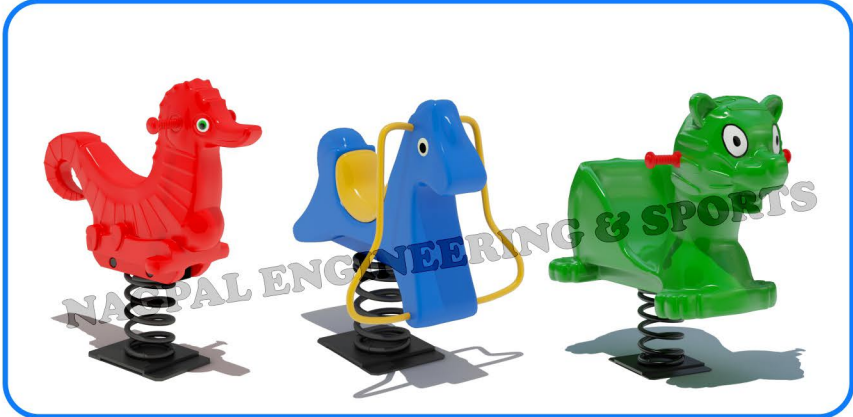

Spring Rider

- **Age Group** : 03-08 Years
- **Area** : 3 x 1.25 x 3 Feet
  2.5 x 1.75 x 2.5 Feet
  3.5 x 2 x 3 Feet
- **Base** : MS Plate 5mm
- **Animal Shape** : FRP
- **Spring** : Dia 6 Inch, H-12 Inch, 22mm MS Rod
- **Capacity** : 01 Children