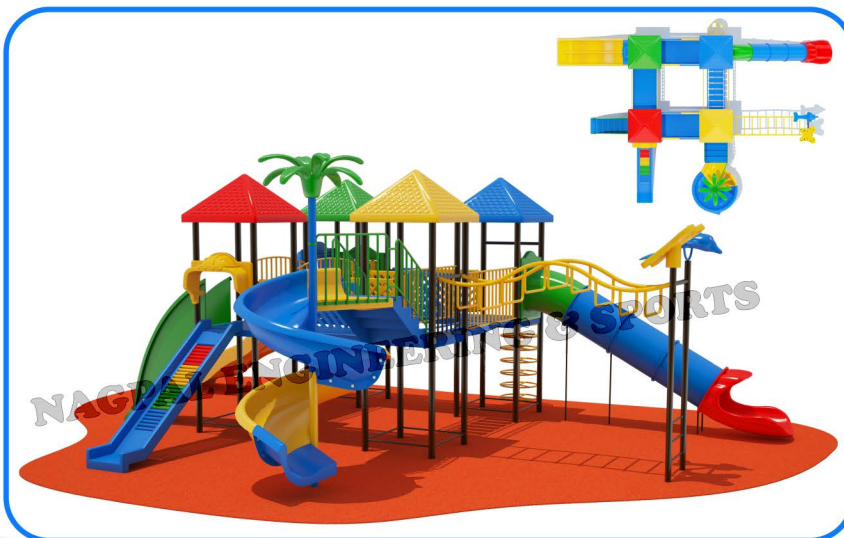

NES 4596

MULTIPLAY SYSTEM

1. **Age Group** : 3-12 Years
   Area : 35 (L) x 24.5 (W) x 12.5 (H) Feet
   Main Frame : Main Structure is Made of 75MM, 90MM, 60MM, 42MM, 27MM, 21MM OD Metal Pipe
   Consists : Four FRP Rec. Platform with Canopy, Two FRP Plain Bridge with Fancy Railing, One FRP Arc Bridge with Metal Railing, One Chain Bridge with Metal Railing, One FRP Spiral Slide with Fancy Tree, One FRP Tube Slide, One FRP Roller Slide with Entry Gate, One FRP Double Slide with Entry Gate, One Fancy Tictak Closed, One Coil Climber, One Fancy Butterfly, One Fancy Fish, One FPR Ladder with FRP Rail, One Wave Climber.
   Capacity : 40-45 Children