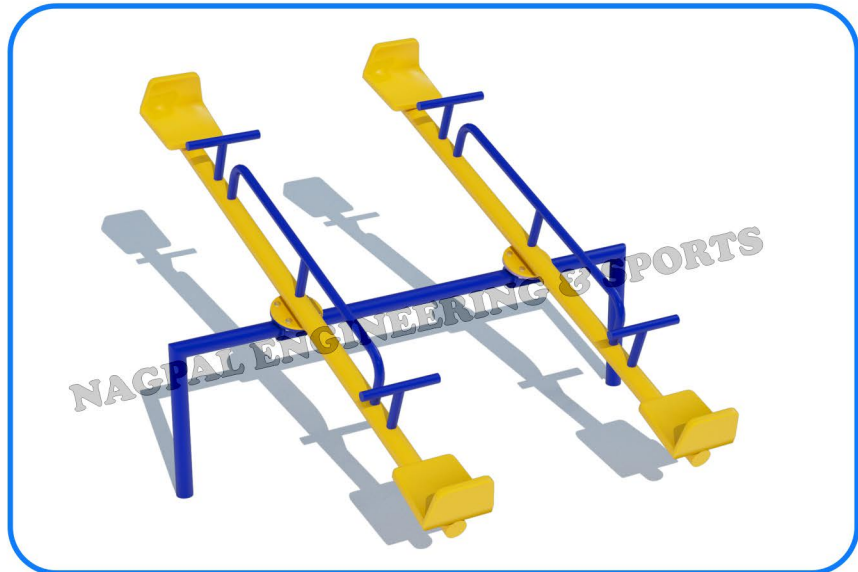

NES 4406

Seesaw Triple

Age Group : 3-12 Years
Area : 6.5 x 8 x 2 Feet

Main Frame : 60mm OD Metal Pipe
Plank : 48mm OD Metal Pipe
Support : 27mm OD Metal Pipe
Seat : FRP
Bearing : Bush Oiling Type

Capacity : 06 Children