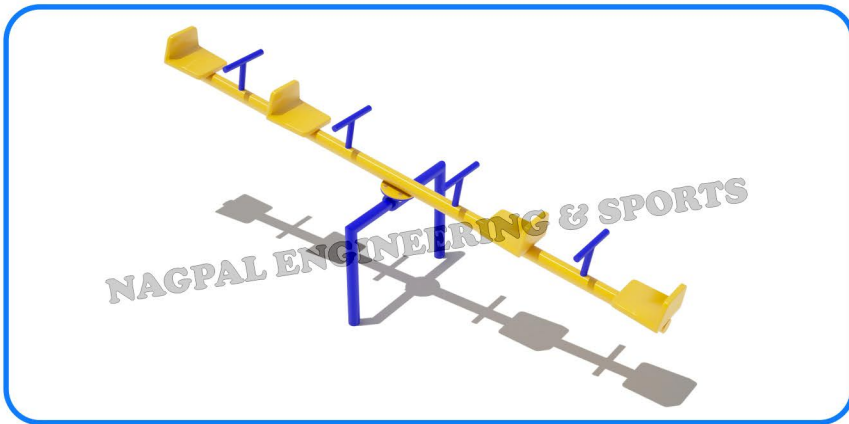

NES 4408

Multi Seater Seesaw

- **Age Group** : 3-12 Years
- **Area** : 8x1.5x2 Feet
- **Main Frame** : 60mm OD Metal Pipe
- **Plank** : 75mm OD Metal Pipe
- **Support** : 27mm OD Metal Pipe
- **Seat** : FRP
- **Bearing** : Bush Oiling Type
- **Capacity** : 04 Children

NES 4410

Spring Seesaw Two Seater

- **Age Group** : 03-12 Years
- **Area** : 5.5 x 1 x 1.5 Feet
- **Plank** : 75mm OD Metal Pipe
- **Handle** : 27mm OD Metal Pipe
- **Seat** : LLDPE
- **Spring** : Dia 6 Inch, H-12 Inch, 22mm MS Rod
- **Capacity** : 02 Children

NES 4415 / 16 / 44

Spring Rider

- **Age Group** : 03-08 Years
- **Area** : 2 x 1.5 x 3 Feet
  2 x 1.5 x 2.5 Feet
  2.75 x 1.25 x 3 Feet
- **Base** : MS Plate 5mm
- **Animal Shape** : FRP
- **Spring** : Dia 6 Inch, H-12 Inch, 22mm MS Rod
- **Capacity** : 01 Children

NES 4436 / 38 / 43

Spring Rider

- **Age Group** : 03-08 Years
- **Area** : 3 x 1.25 x 3 Feet
  2.5 x 1.75 x 2.5 Feet
  3.5 x 2 x 3 Feet
- **Base** : MS Plate 5mm
- **Animal Shape** : FRP
- **Spring** : Dia 6 Inch, H-12 Inch, 22mm MS Rod
- **Capacity** : 01 Children