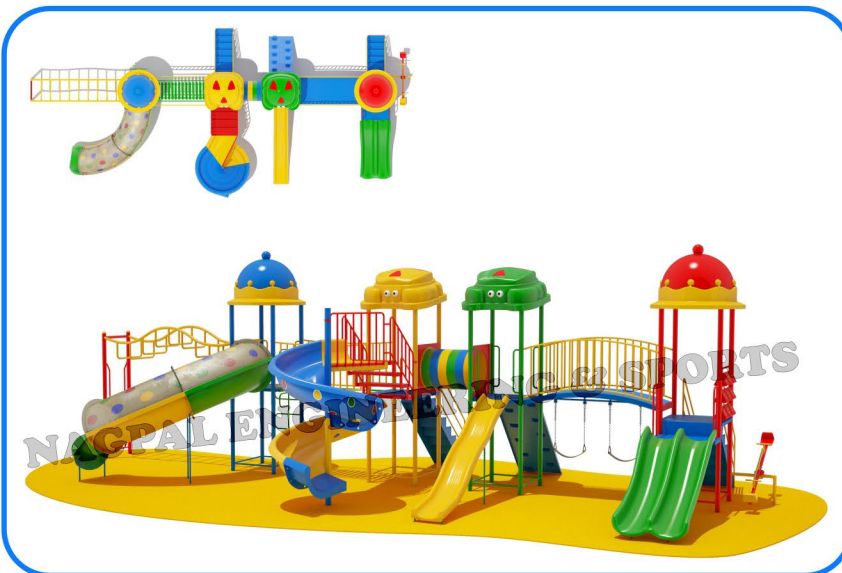

NES 4527

MULTIPLAY SYSTEM

Age Group : 3-12 Years

Area : 40 (L) x 18 (W) x 13 (H) Feet

Main Frame : Main Structure is Made of 75MM, 90MM, 60MM, 42MM, 34MM, 27MM, 21MM OD Metal Pipe

Consists : Four FRP Rec. Platform with Canopy, One FRP Arc Bridge with Metal Railing, One Chain Bridge with Metal Railing, One FRP Tunnel Bridge, One FRP Spiral Slide, One FRP Curve Tube Slide, One FRP Wave Slide, One FRP Double Slide, One FRP Rock Climber, One Tree Climber, One Fancy Tictak Closed, Two FRP Ladder with Metal Railing, One Wave Climber, One Seesaw Two Seater, Two Swing under Arc Bridge.

Capacity : 30-40 Children