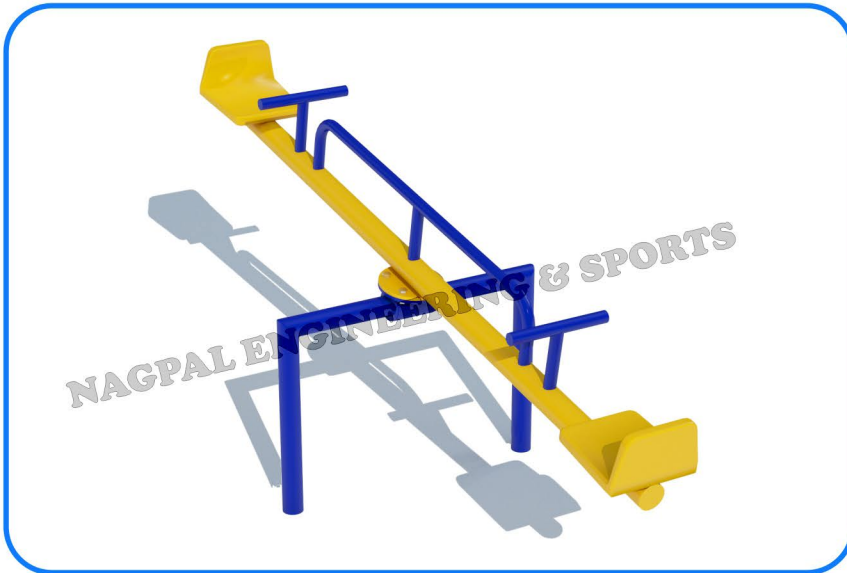

NES 4404

Seesaw Single

Age Group : 3-12 Years
Area : 6.5 x 1.5 x 2 Feet

Main Frame : 60mm OD Metal Pipe
Plank : 48mm OD Metal Pipe
Support : 27mm OD Metal Pipe
Seat : FRP
Bearing : Bush Oiling Type

Capacity : 02 Children

NES 4405

Seesaw Double

Age Group : 3-12 Years
Area : 6.5 x 5.5 x 2 Feet

Main Frame : 60mm OD Metal Pipe
Plank : 48mm OD Metal Pipe
Support : 27mm OD Metal Pipe
Seat : FRP
Bearing : Bush Oiling Type

Capacity : 04 Children